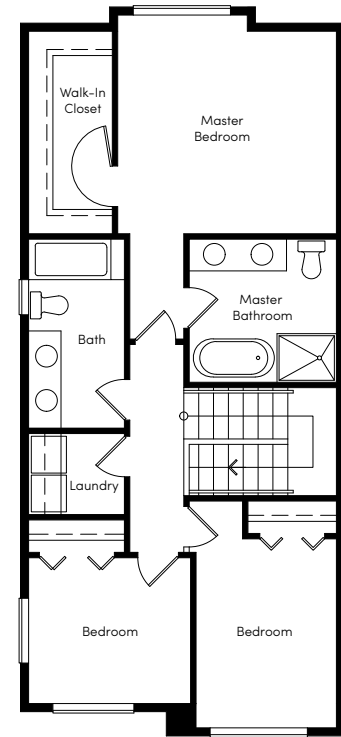

POTTERSTONE

OCEAN PARK

Lots : 1, 2, 11, 12

4 BEDROOM, 3.5 BATHROOM, APPROX 2,606 SQ FT

POTTERSTONE

OCEAN PARK

Lots : 3, 4, 5, 6, 7, 8, 9, 10

4 BEDROOM, 3.5 BATHROOM, APPROX 2,606 SQ FT