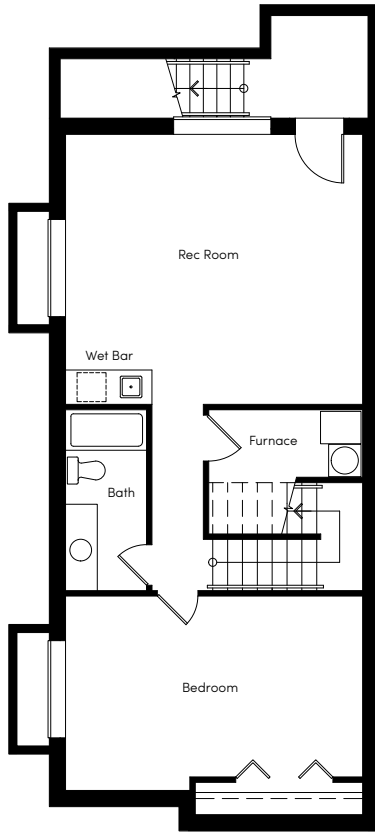

POTTERSTONE

OCEAN PARK

Lots : 1, 2, 11, 12

4 BEDROOM, 3.5 BATHROOM, APPROX 2,606 SQ FT

POTTERSTONE

OCEAN PARK

Lots : 3, 4, 5, 6, 7, 8, 9, 10

4 BEDROOM, 3.5 BATHROOM, APPROX 2,606 SQ FT